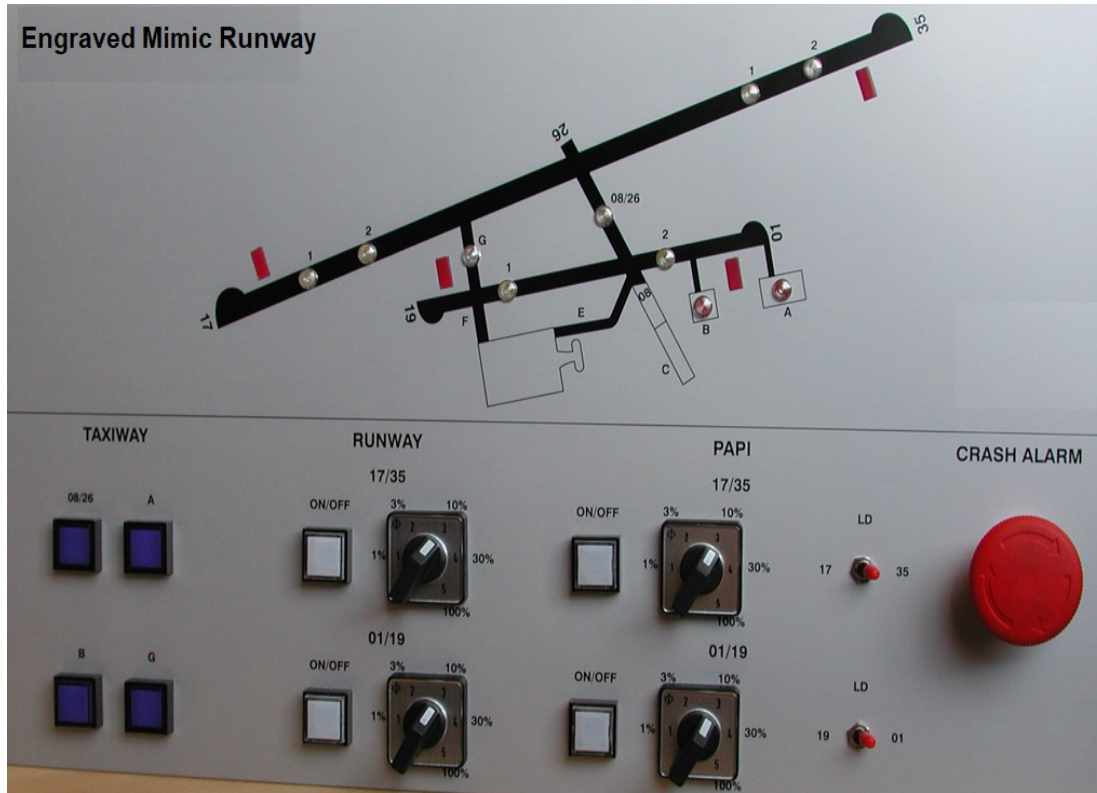

## Aviation Control Panel. Mimic Runway Panel with Controls

**Product:**

Mimic Runway Panel with Controls.

**Description:**

A panel replicating an aviation runway with component controls & alarm.

**Enclosure:**

The aviation runway replica can either be engraved or photo-anodised on an Aluminium sheet and inserted into an Aluminium frame for robust use.

**Mounting:**

Wall mount.

**Graphics:**

Anodised Aluminium with black graphics.

**Power:**

Powered by electrical mains with critical battery back-up.